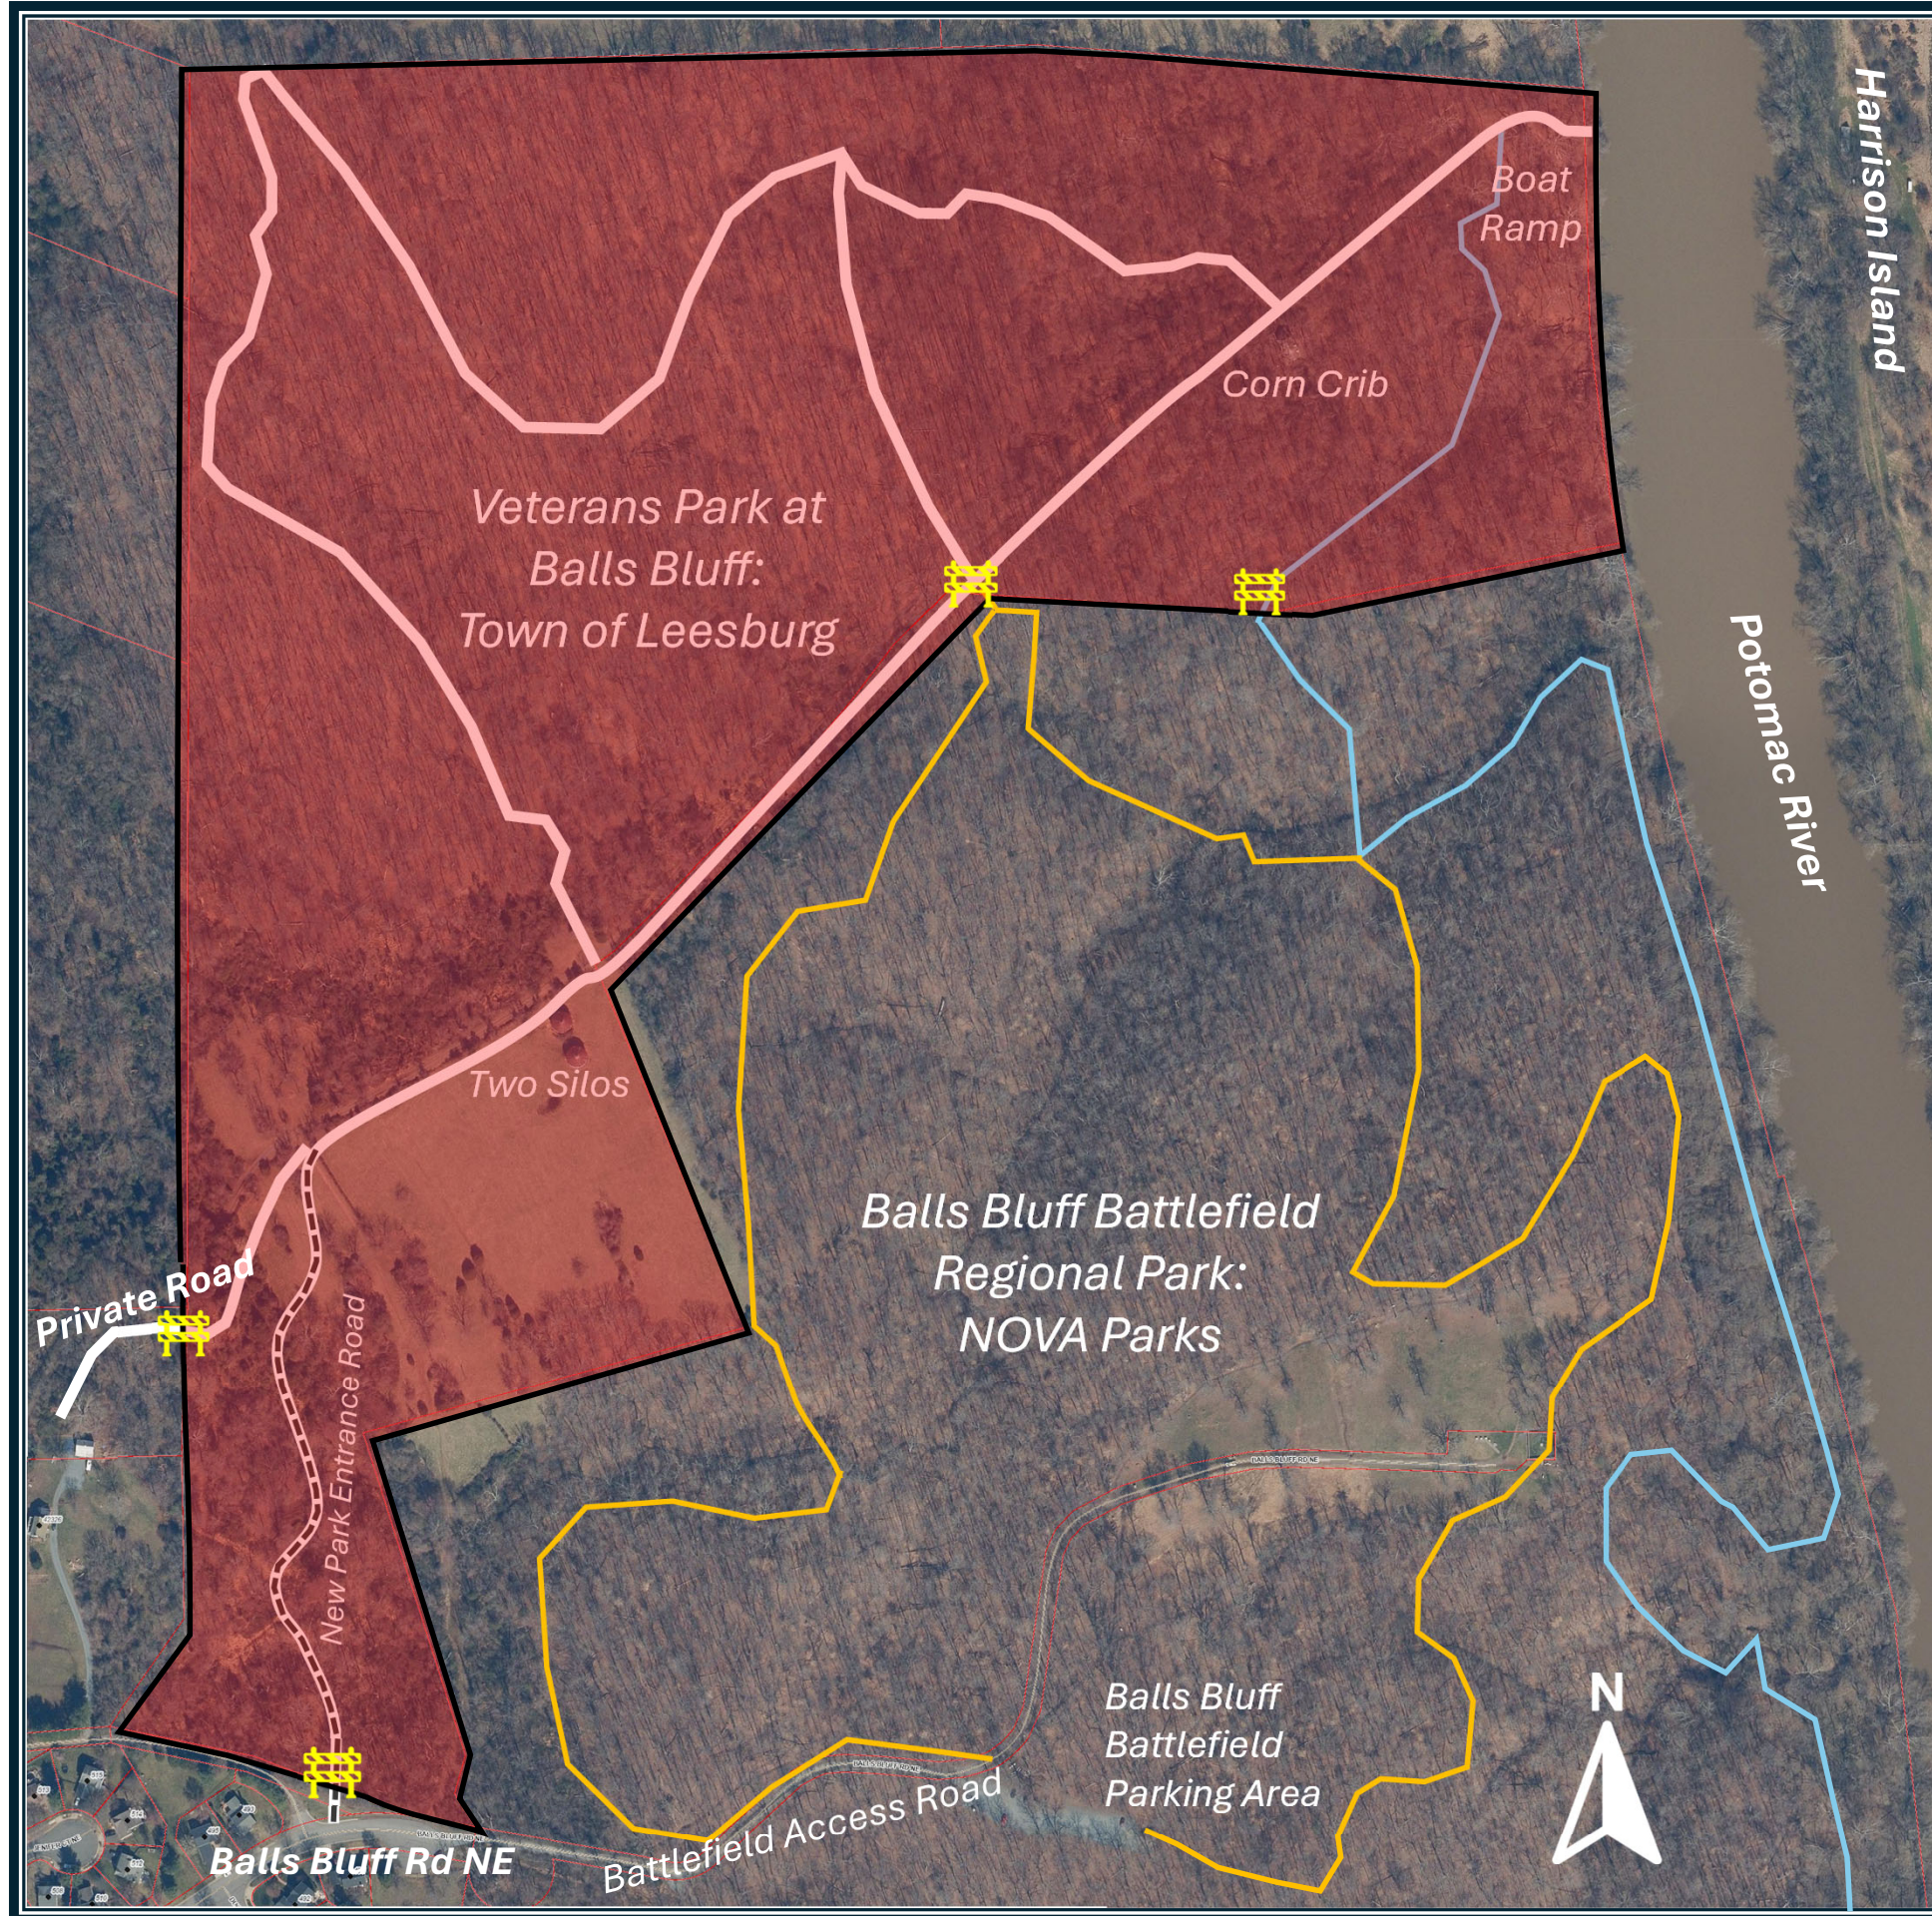

Veterans Park Trail Closure Map

Map Legend

- Restricted Area:  (Area is closed and inaccessible during construction)
- Potomac Heritage Trail: 
- NOVA Parks Orange Trail: 
- Trail Closed Beyond This Point: 

Anticipated Closure: **June 10th, 2025**
Anticipated Reopening: **June 3rd, 2026**