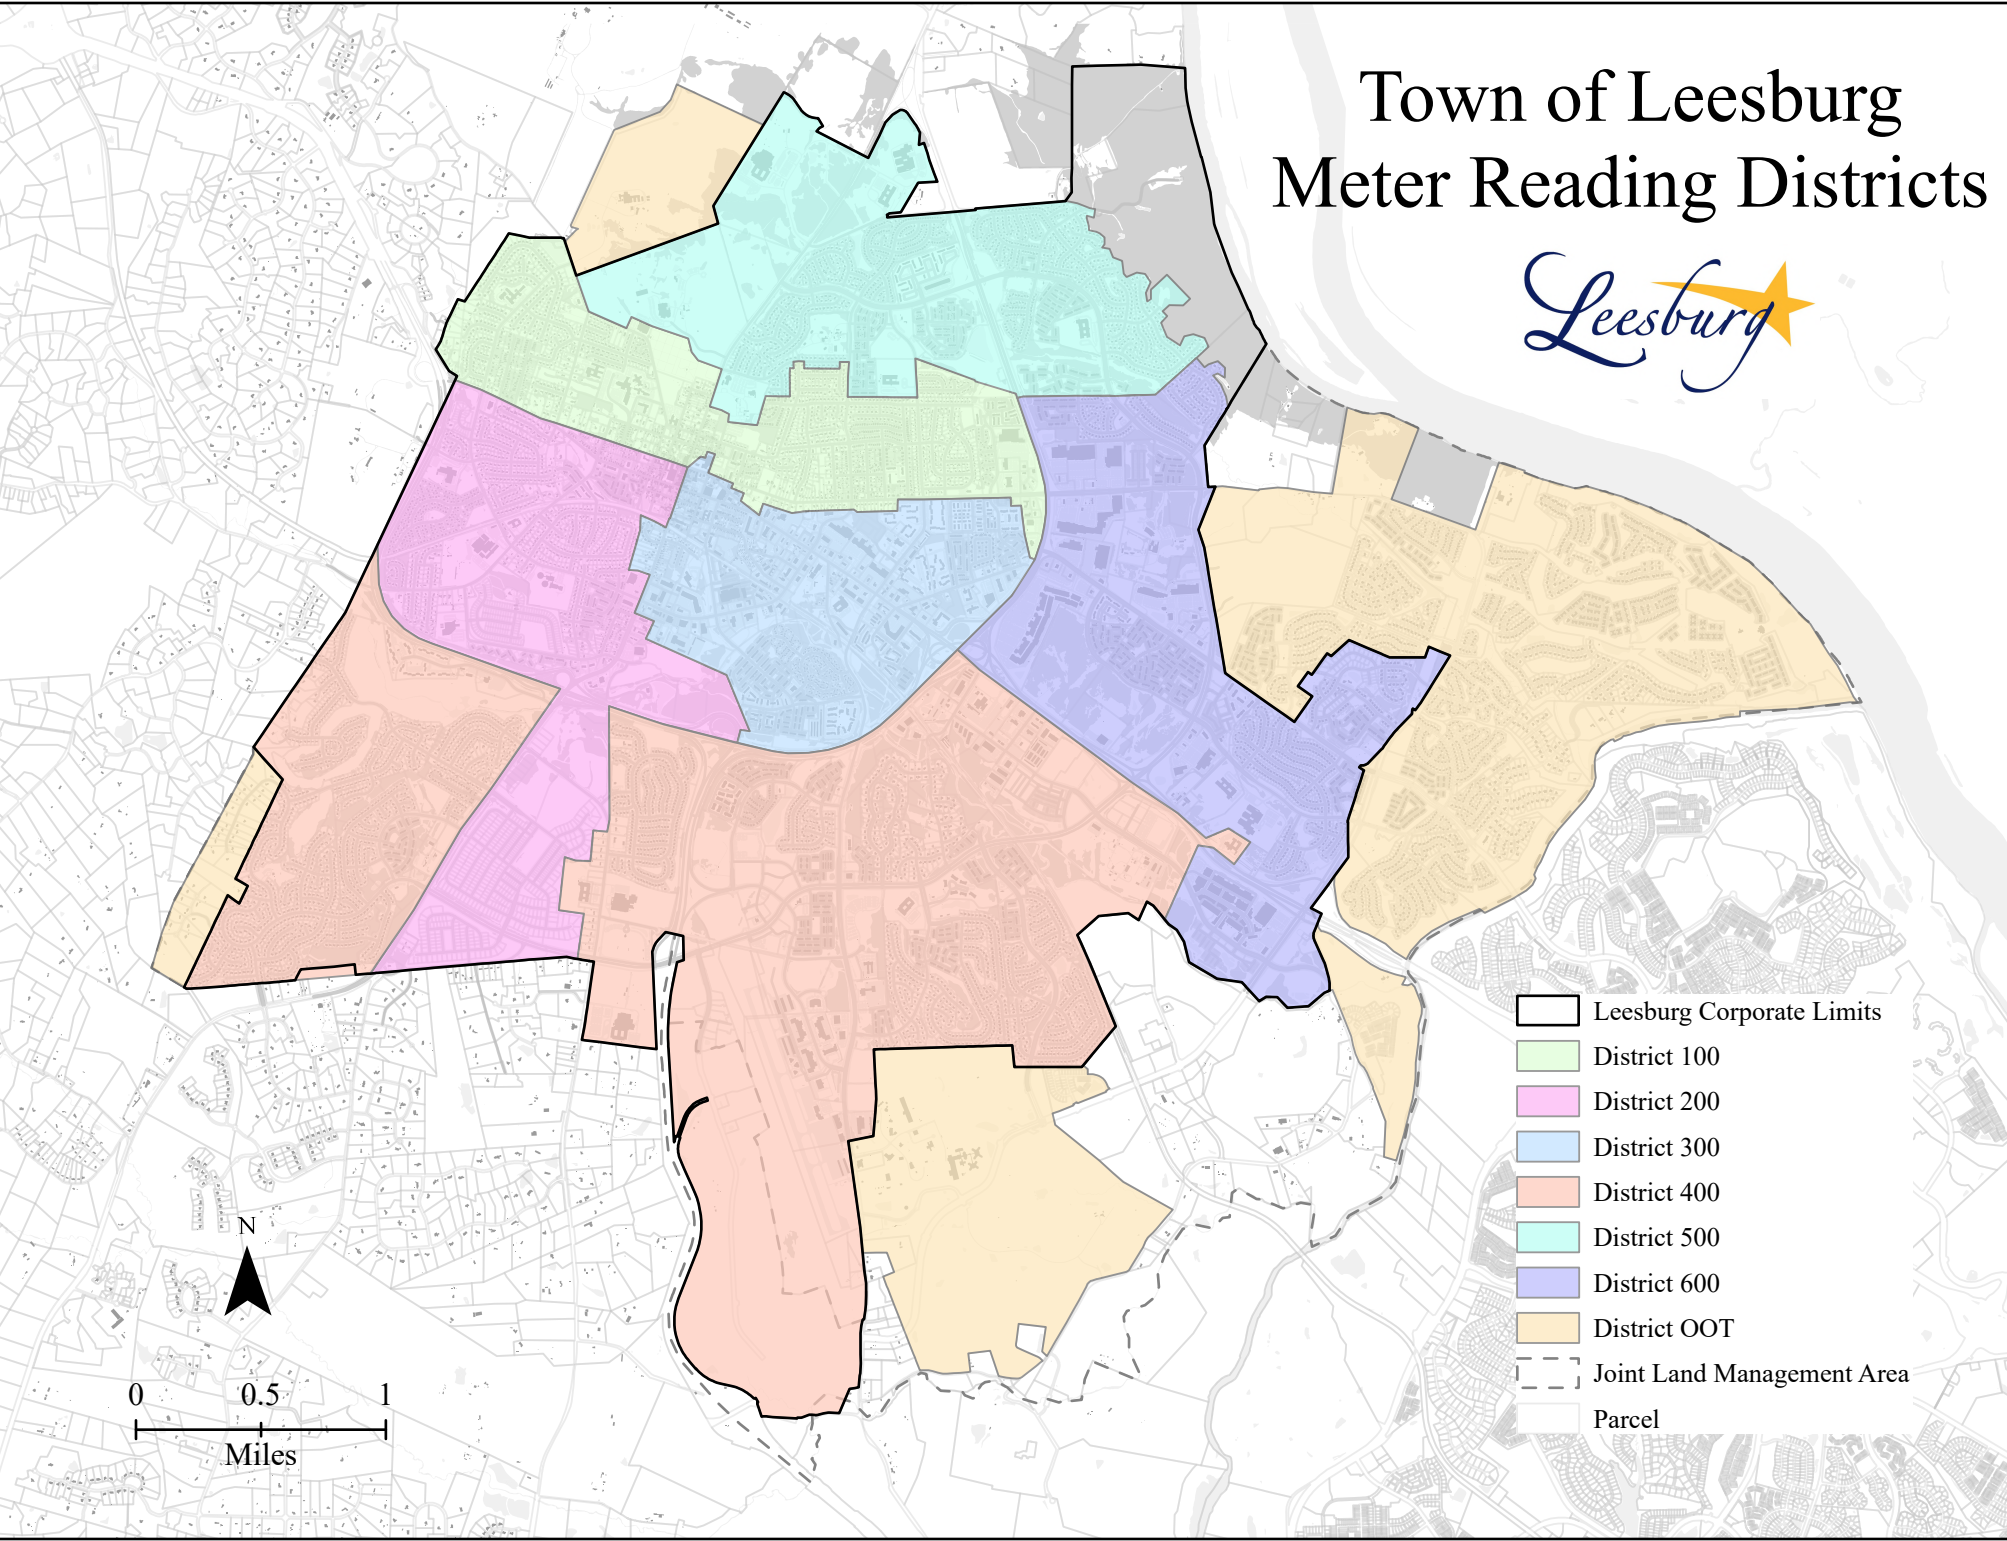

Town of Leesburg Meter Reading Districts

- Leesburg Corporate Limits
- District 100
- District 200
- District 300
- District 400
- District 500
- District 600
- District OOT
- Joint Land Management Area
- Parcel