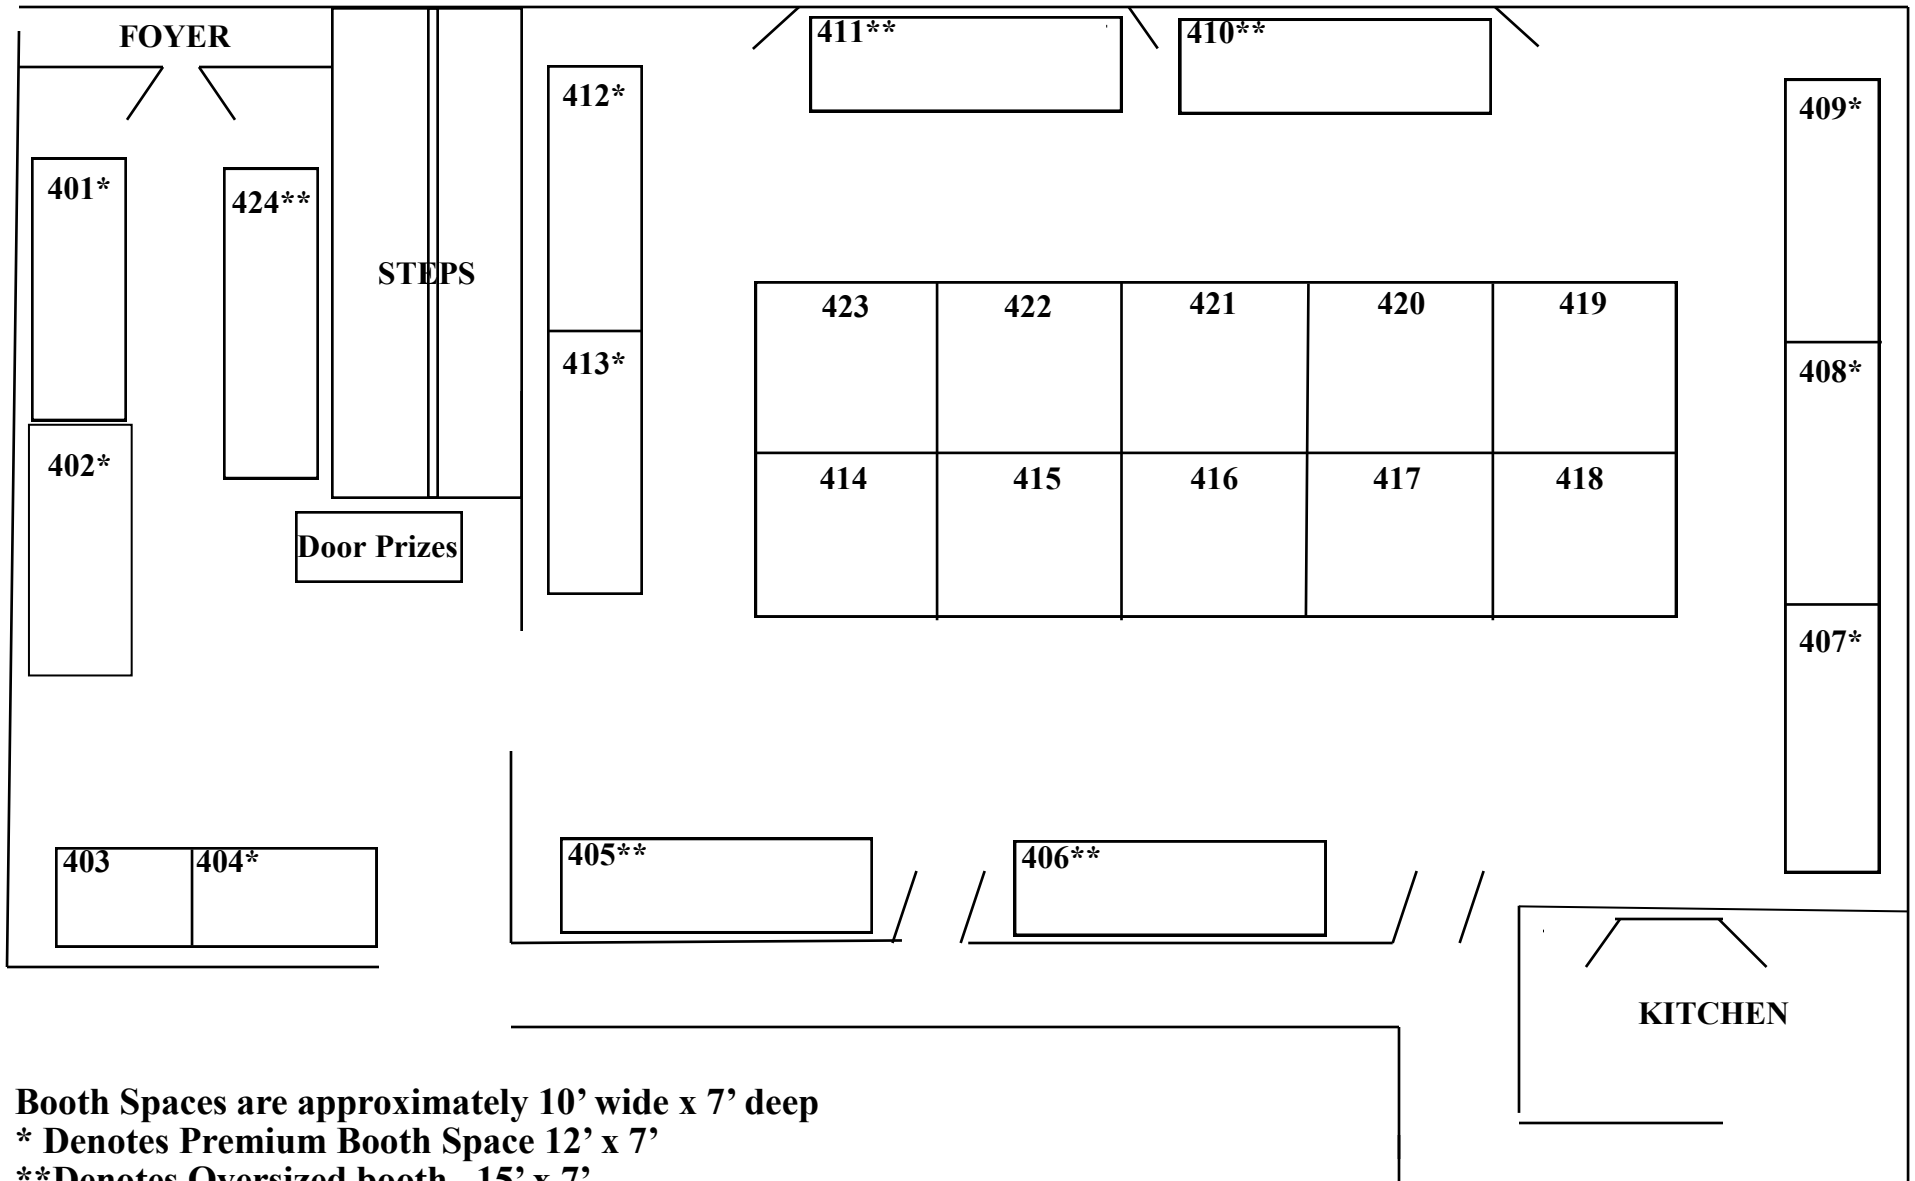

To Parking Area

LOWER LEVEL ARTS & CRAFTS SHOW LAYOUT

Booth Spaces are approximately 10' wide x 7' deep

* Denotes Premium Booth Space 12' x 7'

** Denotes Oversized booth, 15' x 7'

NOT DRAWN TO SCALE