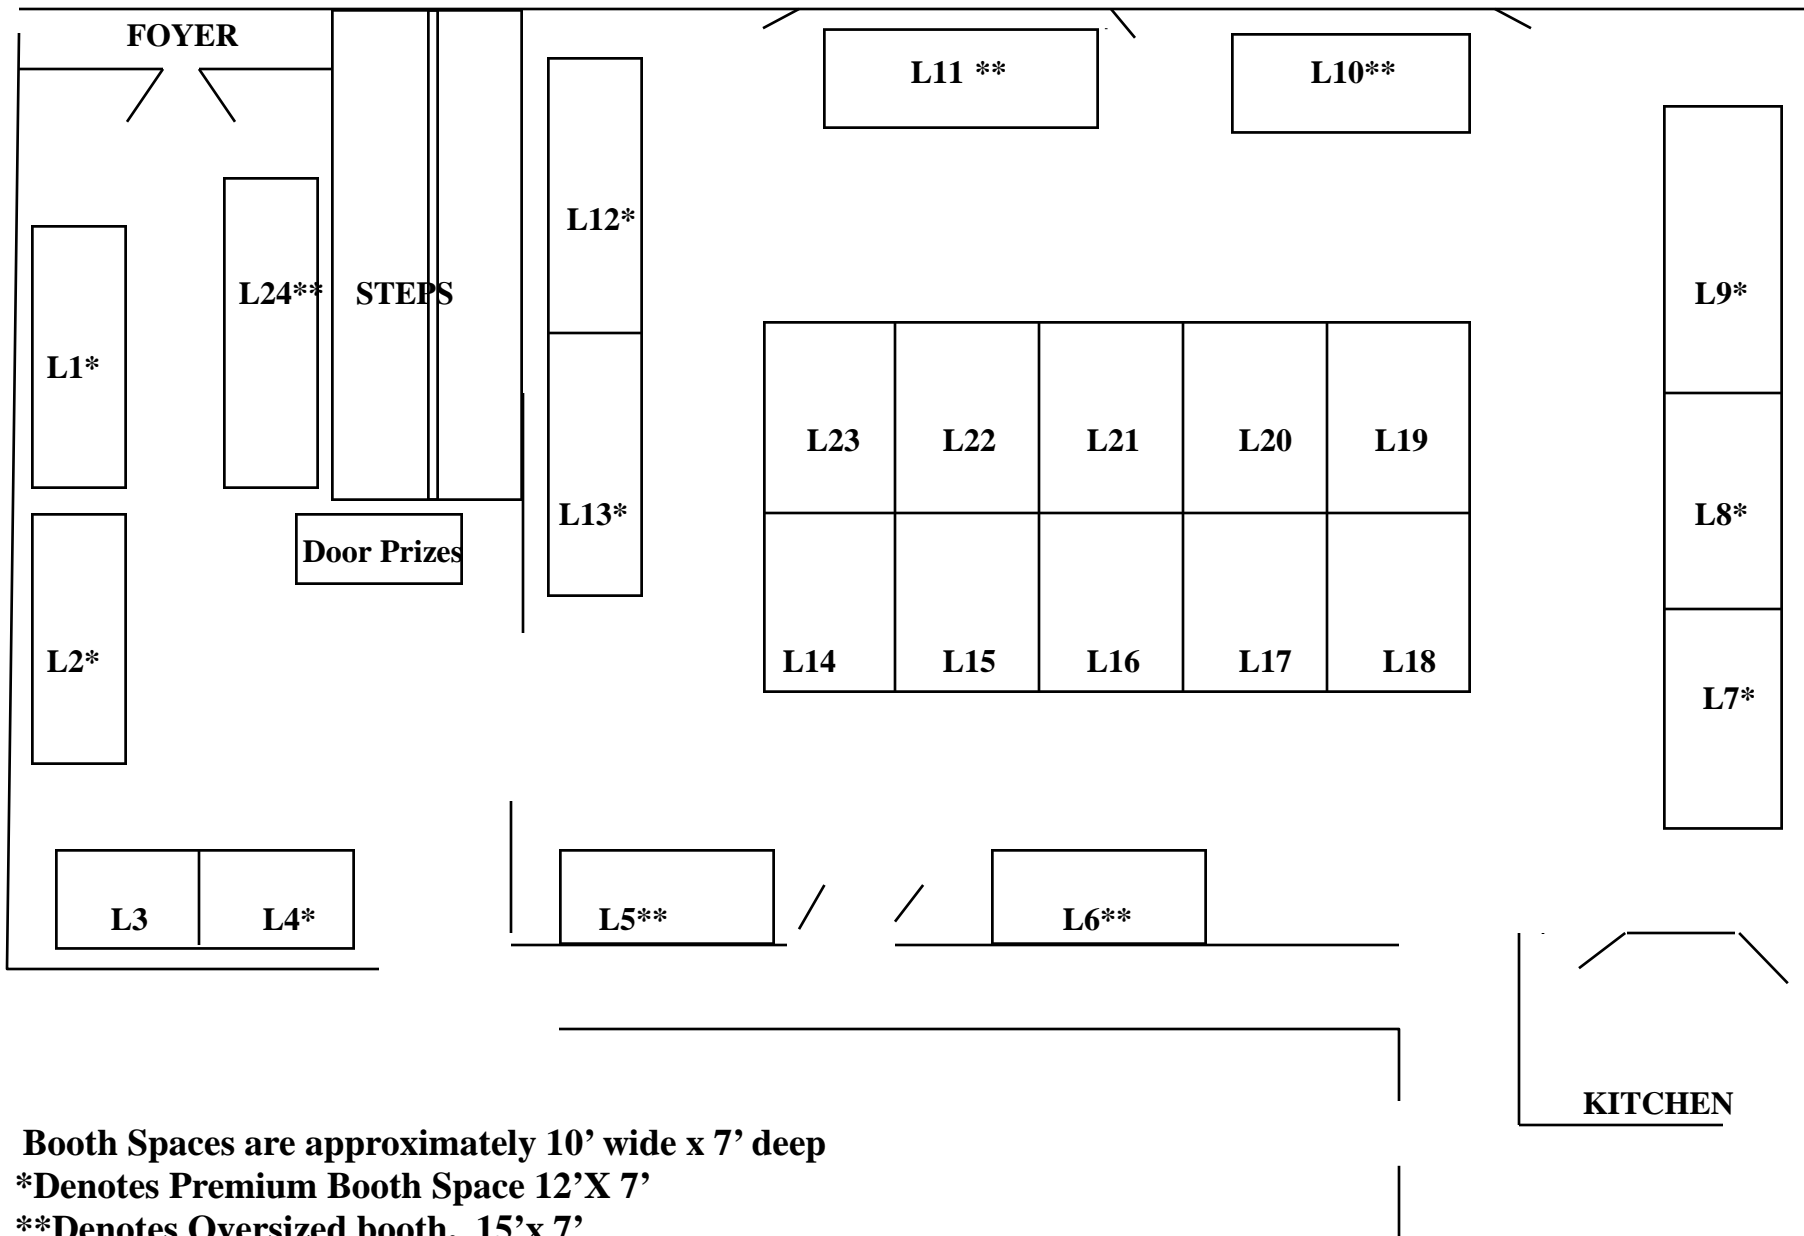

**ARTS & CRAFTS SHOW
LOWER LEVEL LAYOUT**

To Parking Area

Booth Spaces are approximately 10' wide x 7' deep

***Denotes Premium Booth Space 12'X 7'**

****Denotes Oversized booth, 15'x 7'**

DIAGRAM NOT DRAWN TO SCALE

Restrooms located in this hallway