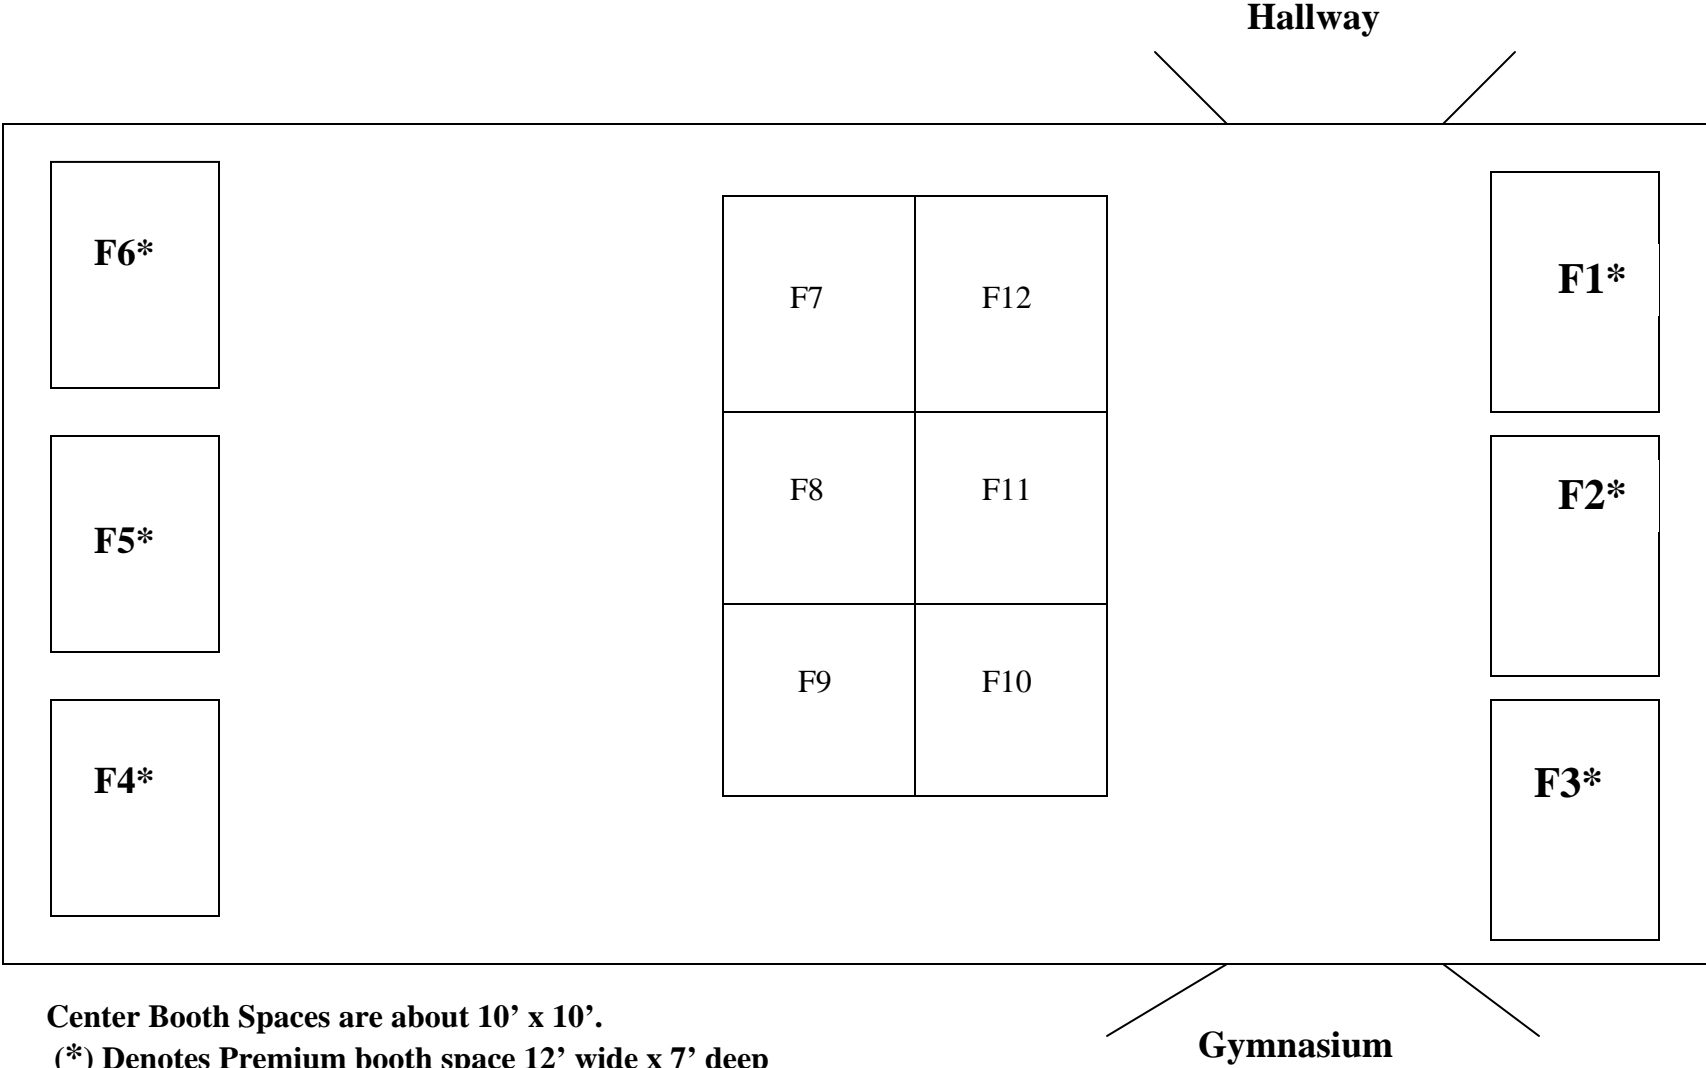

**ARTS & CRAFTS SHOW
FITNESS/AEROBICS ROOM**

Center Booth Spaces are about 10' x 10'.
(*) Denotes Premium booth space 12' wide x 7' deep
Restrooms are located in the fitness and pool locker
rooms.
Diagram not drawn to scale.