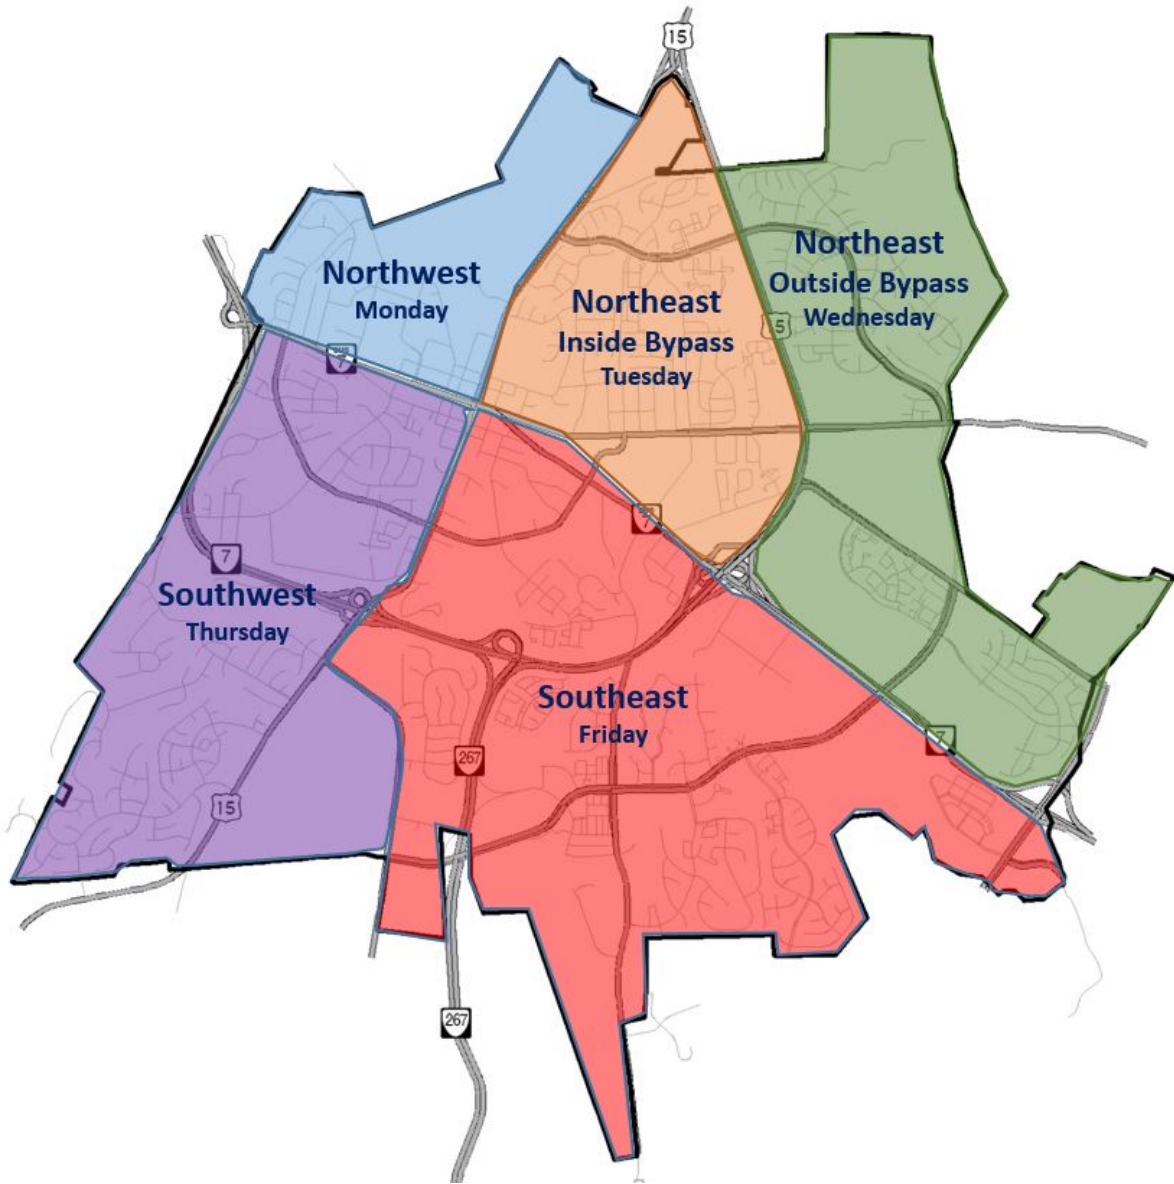

New Town of Leesburg Trash Collection Area Map and Street Index

Effective Monday, July 2, 2018

Trash Collection Areas

Monday Trash & Recycling - Northwest Collection Area Street Index:

Ayr St NW
Ayrlee Ave NW
Cornwall St NW
Daniels St NW
Dodd Ct NW
Dodd Dr NW
Exmoor Ct NW
Fairview St NW
Fox Trot Way NW
Lake View Way NW
Leeland Orchard Rd
Liberty St NW
Locust Knoll Dr NW
Memorial Dr NW
Morven Park Ct NW
Morven Park Rd NW
N King St (odd numbers)
Normandy Dr NW
North St NW
Old Waterford Rd NW
Paddock Ct NW
Patterson Ct NW
Pershing Ave NW
Phillips Ct NW
Phillips Dr NW
Riding Trail Ct NW
Rosebrook Ct NW
Union St NW
W Market St (even numbers)
William St NW
Wilson Ave NW
Wirt St NW