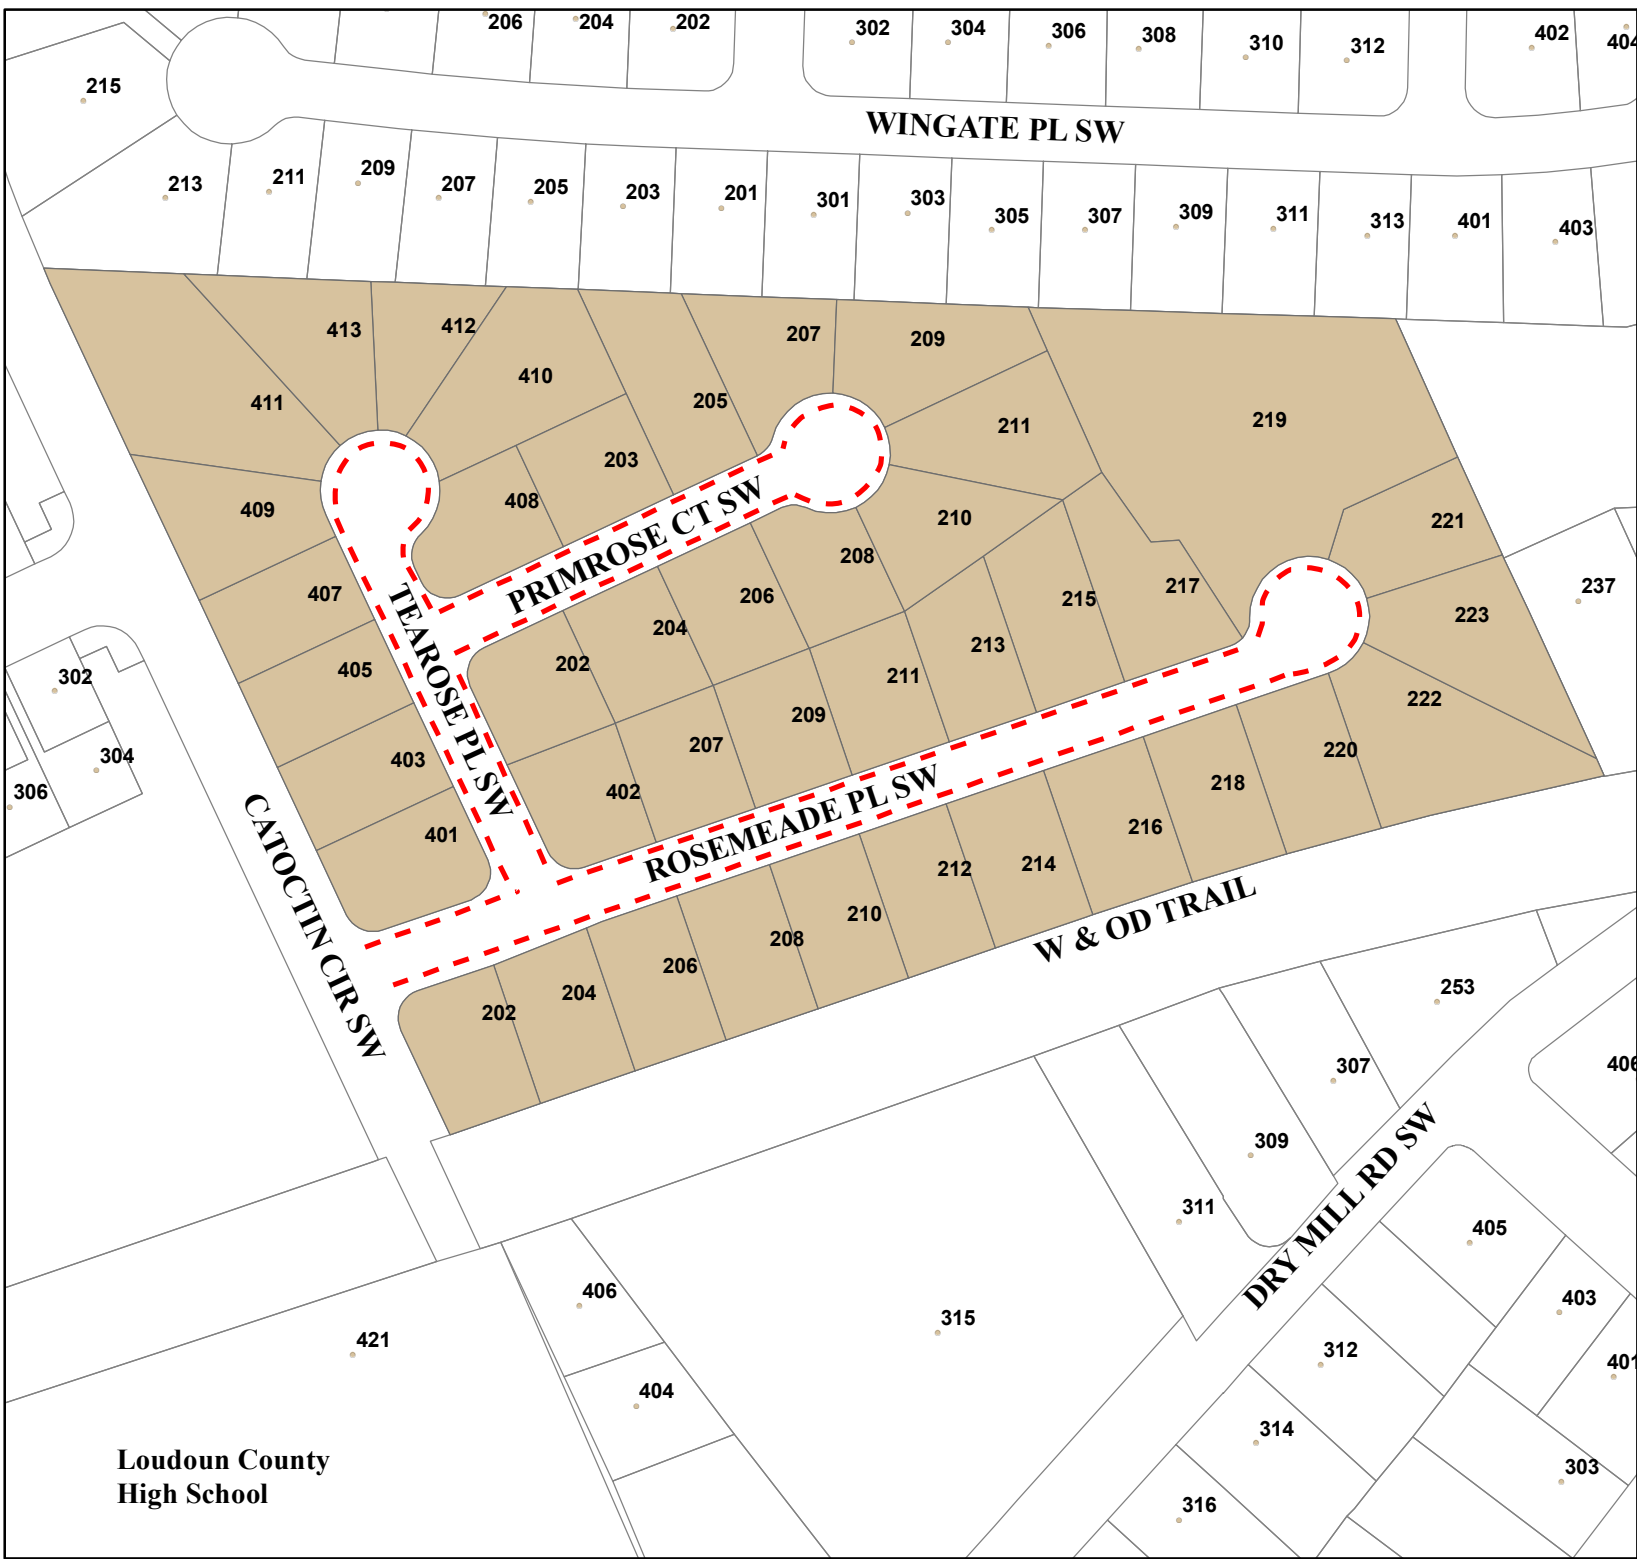

**Tearose Place SW
Primrose Court SW
Rosemeade Place SW
Parking Zone
Zone #16**

**Residential
Permit Parking**

9:00 AM - 4:00 PM; M-F

ZONE #16

Map Date: May 22, 2017

Date Source: Town of Leesburg and County of Loudoun
Map Created by: Department of Finance and
Administrative Services

**Loudoun County
High School**