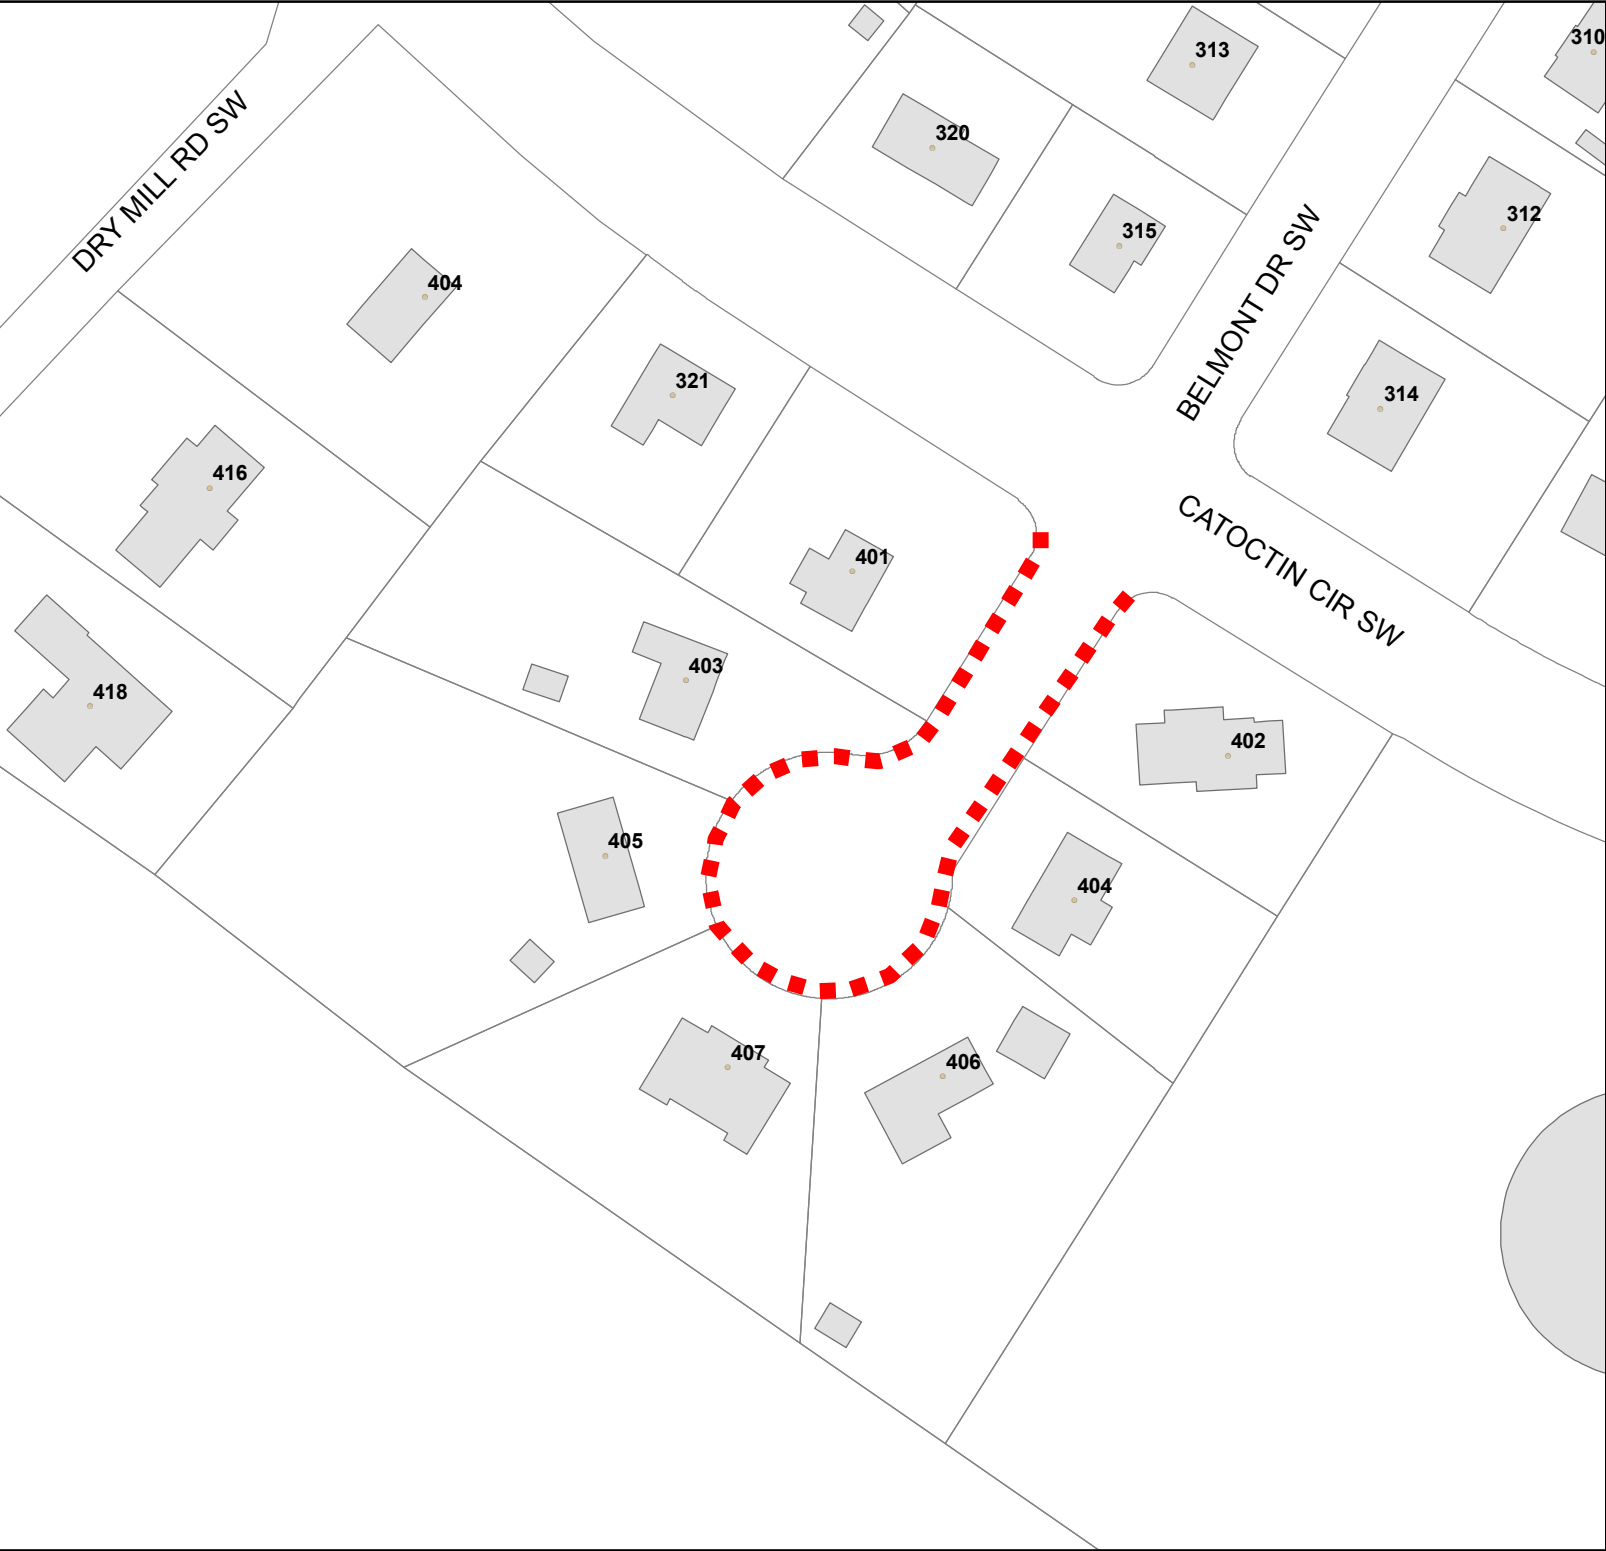

Residential Permit Parking Zone #8

Belmont Drive 400 Block
Cul-de-Sac
to Catoctin Circle

9:00 AM - 4:00 PM; M-F

Map Created: April 28, 2014

Date Source: Town of Leesburg and County of Loudoun