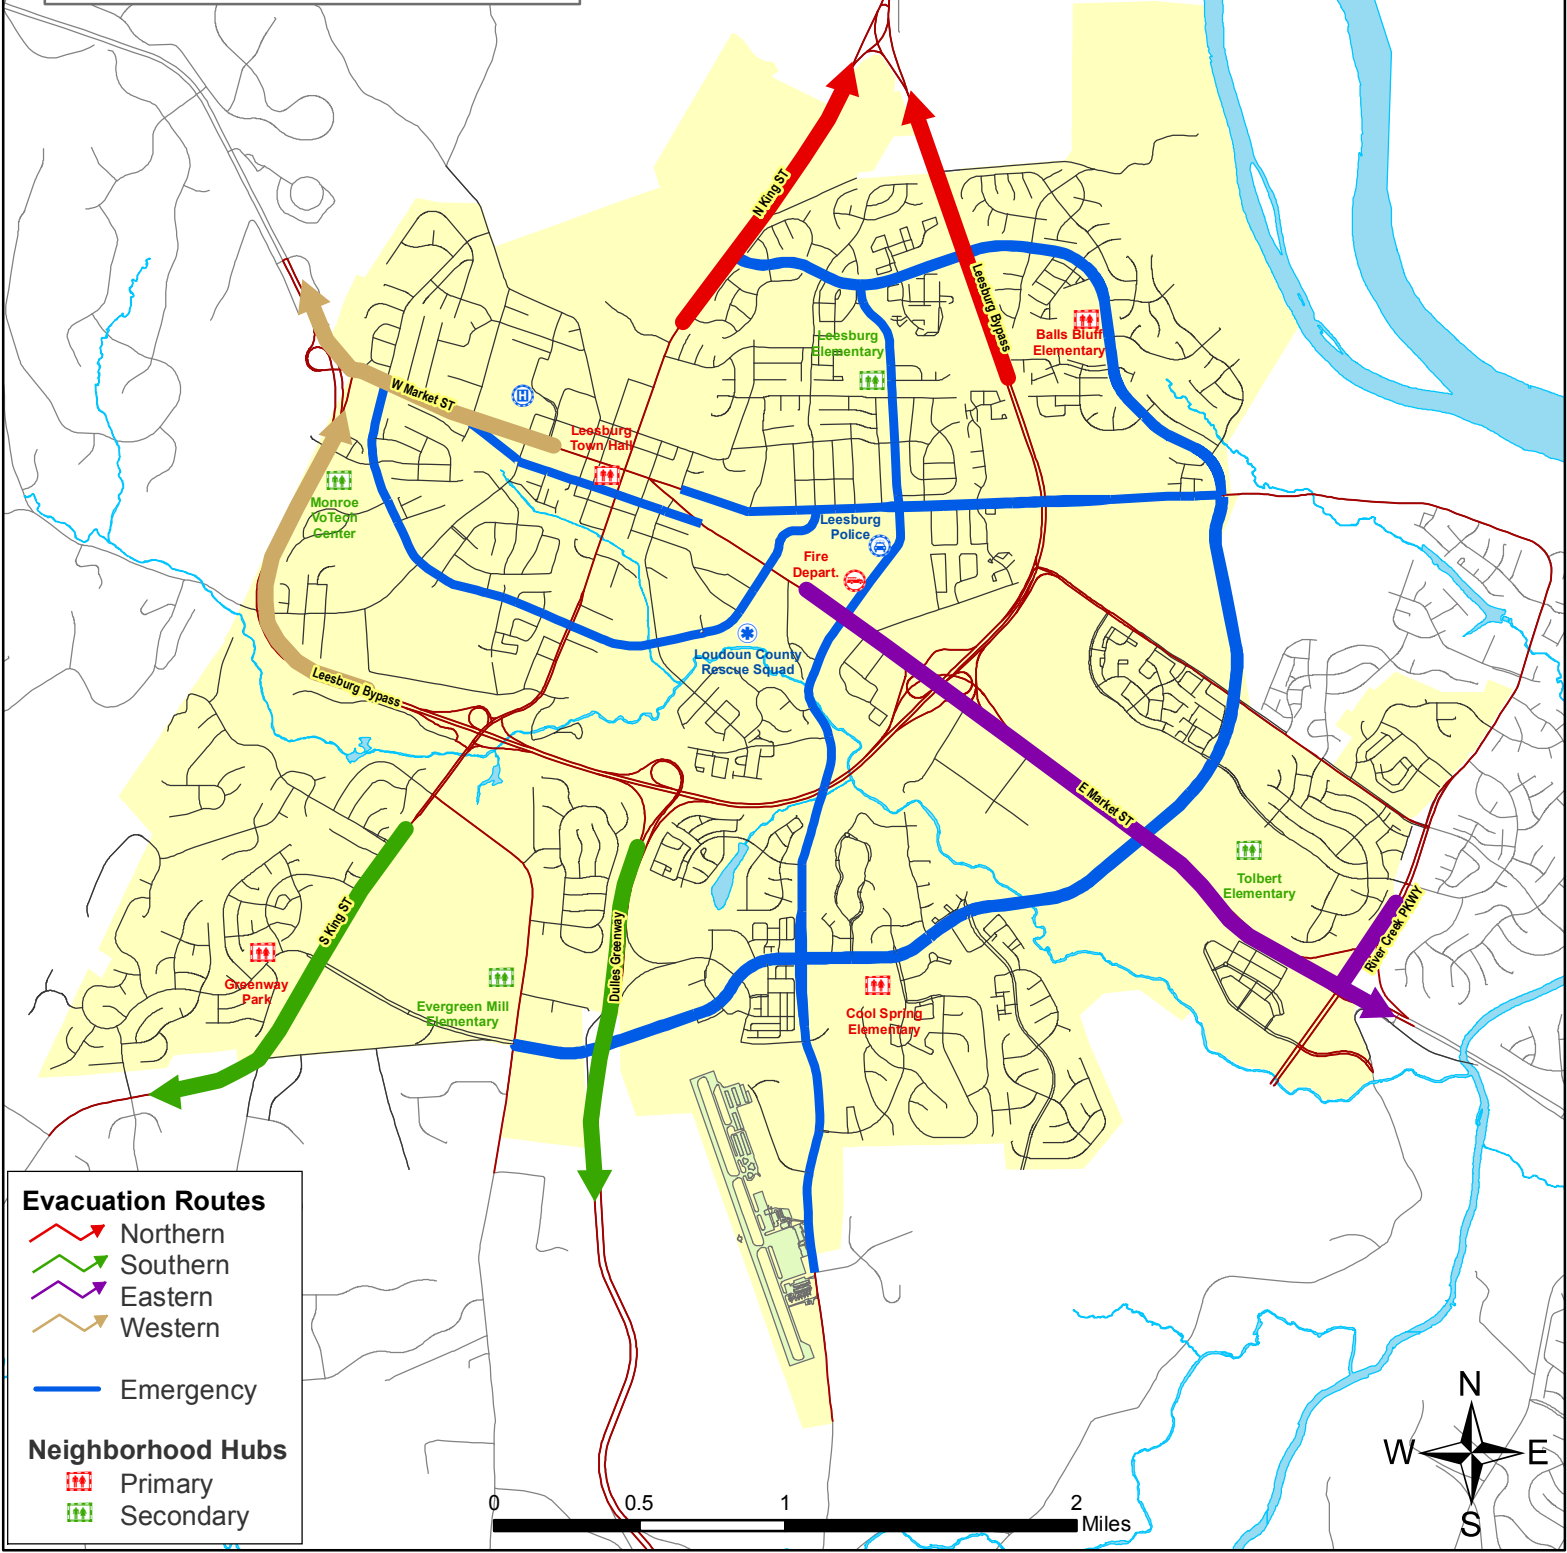

Town of Leesburg Evacuation Routes

Evacuation Routes

-  Northern
-  Southern
-  Eastern
-  Western

 Emergency

Neighborhood Hubs

-  Primary
-  Secondary

0 0.5 1 2 Miles